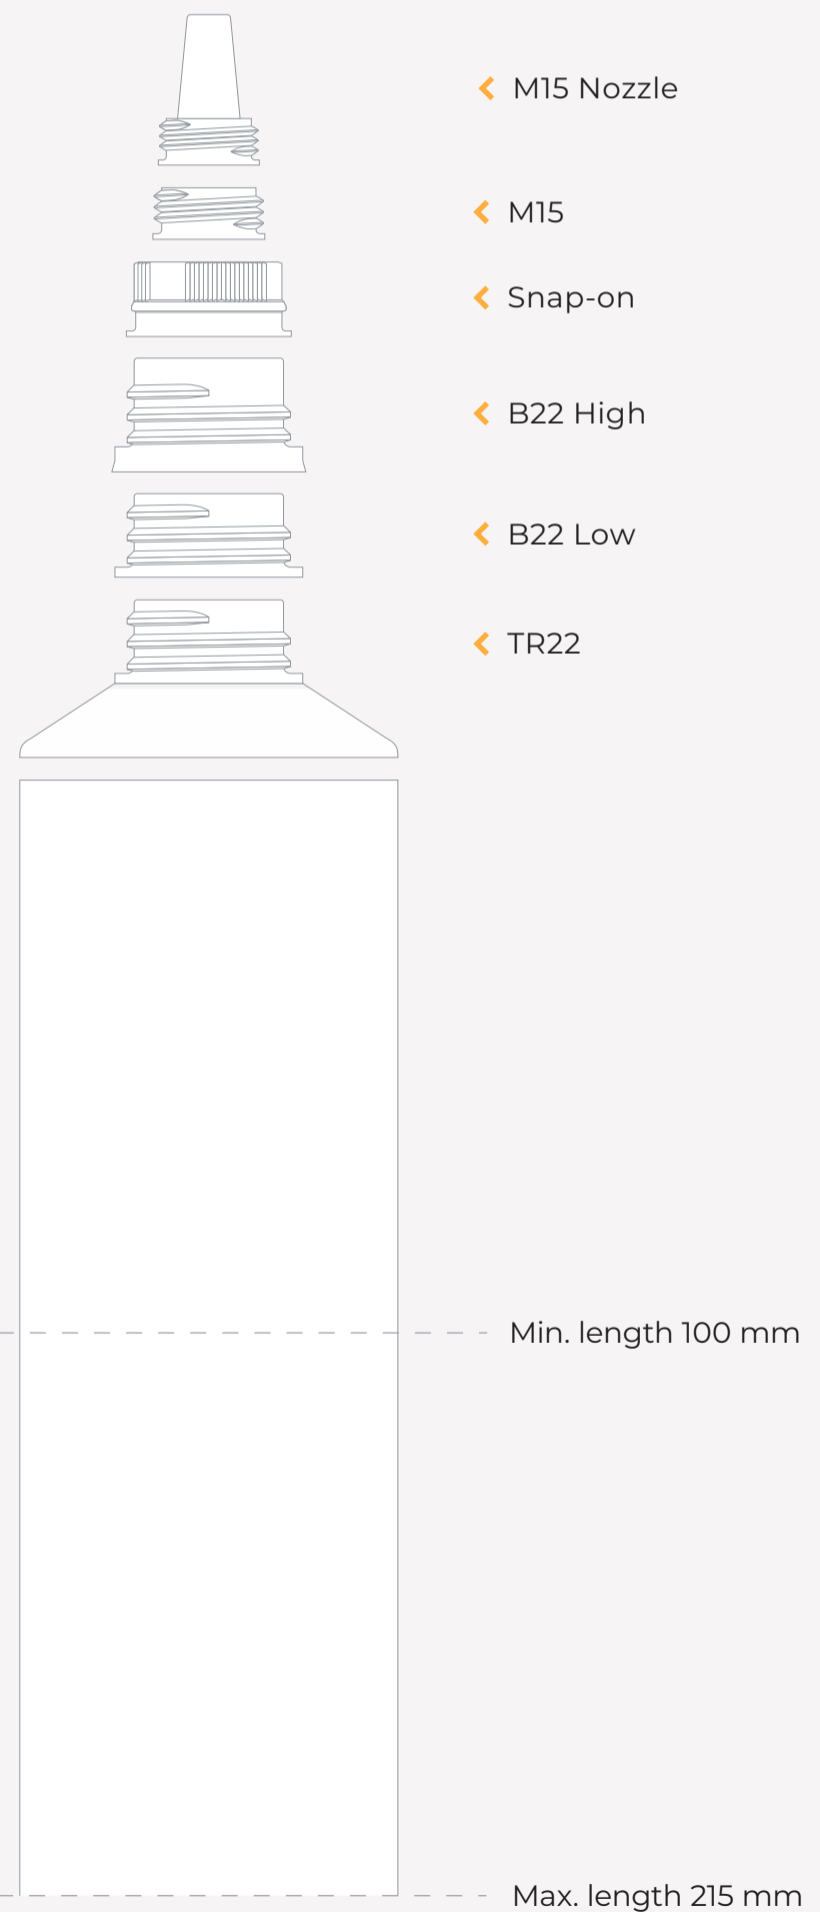

Available options

Screw threads

M15 nozzle
M15
Snap-on
B22 High
B22 Low
TR22

Orifice

3,4 - Closed nozzle
2,5 - 5,5 - 8
10
2,5 - 4 - 5,5
5,5 - 6,5 - 9,5 - 14,5
3 - 4 - 5 - 8 - 14

Decoration

Silk screen ✓ Max. 5 colours
Flexo ✓ Max. 4 colours (CMYK)
Combination print ✓ 4 colours (silk screen) + 4 colours (flexo CMYK)
Offset ✓ Max. 6 colours
Label ✓
Hotstamp* ✓ Max. 1 colour
Cold foil* ✓ Multiple colours

* not in combination with offset printing